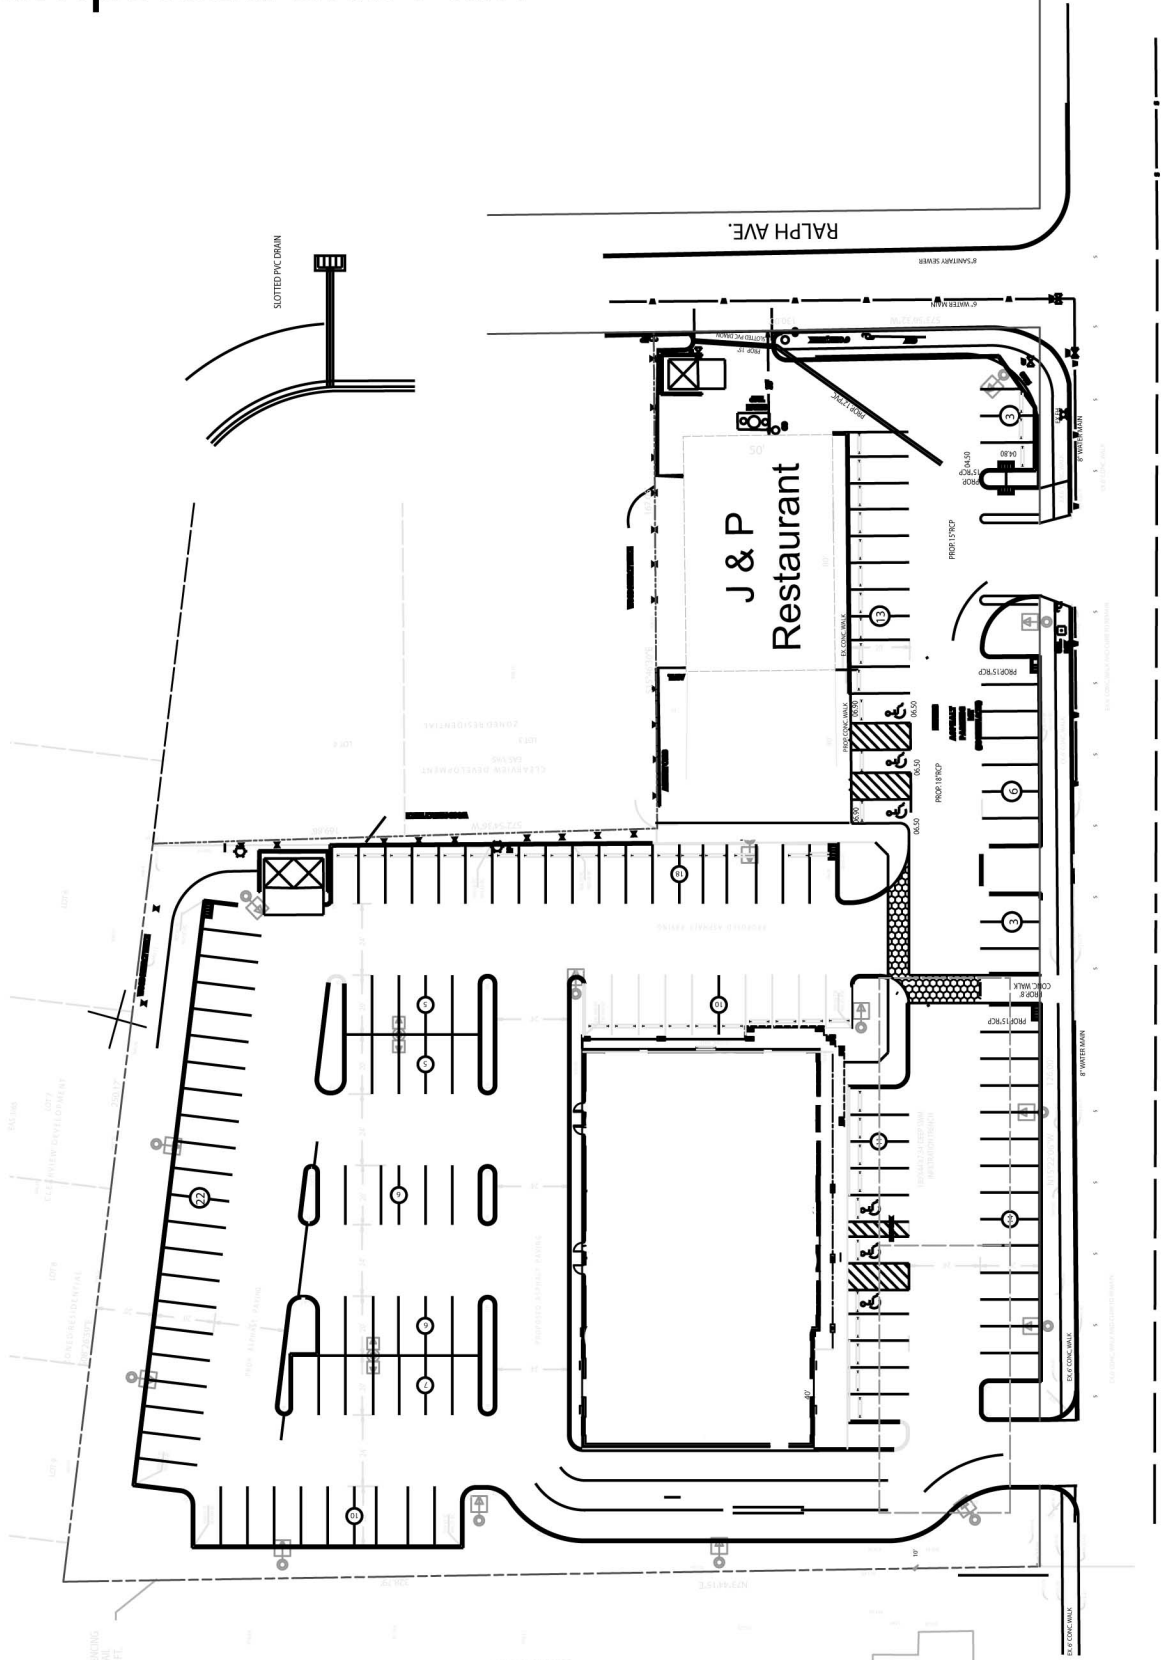

ILLIANO PROPERTIES Hampstead Site Plan

S. MAIN STREET (MD. RTE.#30)